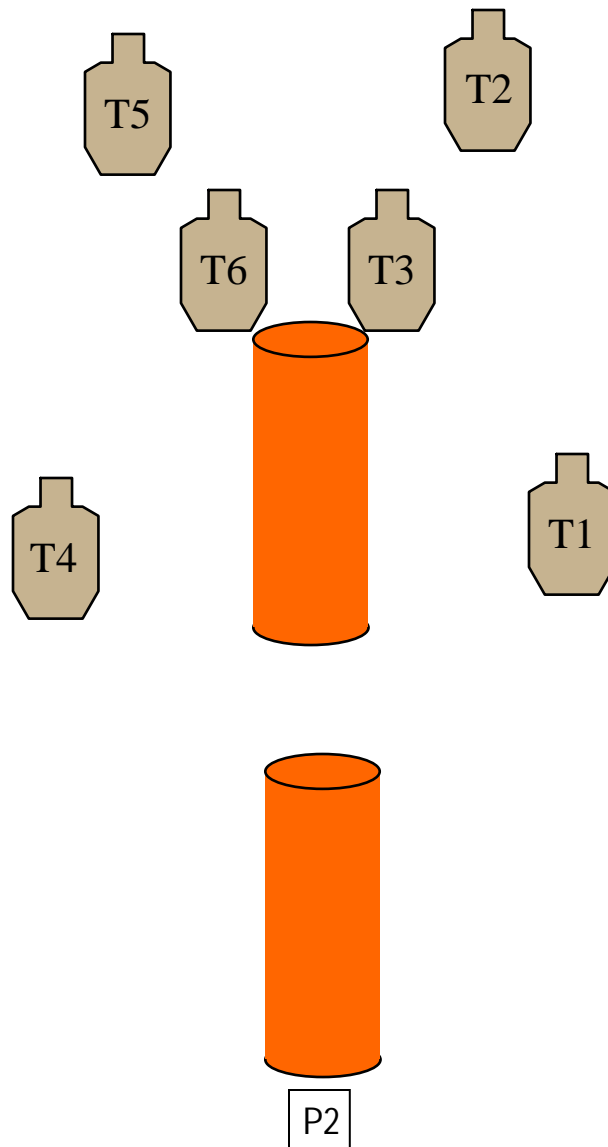

<p align="center">STAGE 1 Bay 1</p>	<p>Visit the Sick-2 Designed by Lin Edwards</p>
<p>RULES: IDPA– concealment required</p>	<p>STARTING POSITION: Start at P1 facing downrange, hands at side</p>
<p>SCENARIO: While going to visit a sick friend, you are accosted by 6 gang members who take exception to you being on their turf. Take cover behind a tree and defend yourself</p>	<p>STAGE PROCEDURE: Take cover at P2, then engage targets T1-T6 with at least 3 round each. All shots must be fired in tactical priority. T1-T3 must be engaged from the right side of “tree” at P2 and T4-T6 from the left side. You may start on either side. Reload as required or needed.</p>
<p>SCORING: Vickers Count ROUND COUNT: 18 minimum TARGET DISTANCE: 3 to 10 yards SCORED HITS: Best 3 on each target</p>	<p>SAFETY ISSUES: SPECIAL NOTES: Down range “tree” blocks view of T5-T6 from right side and T2-T3 from left side START-STOP: Audible & Last shot RELOADS: Any IDPA reloads behind cover.</p>

P1